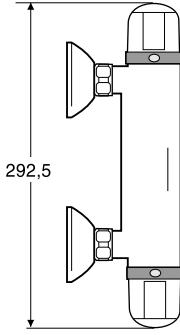

Roca

PRADA-T

1

$P \geq 0,5 \text{ bar}$

$P < 0,5 \text{ bar}$

3

| | | | |
|--|-------------------------|---|---|
|  <p>P</p> | <p>P bar</p> | <p>MAX. 10</p>  <p>0,5</p> | <p>5</p>  <p>1</p>  |
|   <p>T</p> | <p>°C</p> | <p>80 MAX.</p>  | <p>65 45</p>   |
|  <p>Q (3 bar)</p> | <p>l/min</p> | <p>12</p>   | <p>20</p>  |

4

6

Roca Sanitario, S.A.

Avda. Diagonal, 513
08029 Barcelona SPAIN
Teléfono 93 366 1200
Fax 93 419 4501
www.roca.es

Roca

The logo consists of the word "Roca" in a bold, sans-serif font. Below the text is a stylized graphic element consisting of a thick, dark, wavy line that starts under the 'R', dips down, and then rises to end under the 'a'.