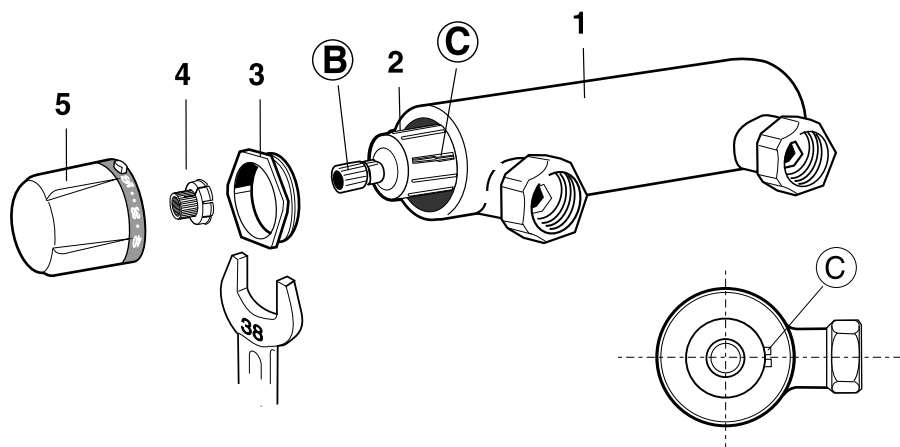

Roca

PRADA-T

1

$P \geq 0,5 \text{ bar}$

$P < 0,5 \text{ bar}$

3

| | | | |
|--|-------------------------|---|---|
|  <p>P</p> | <p>P bar</p> | <p>MAX. 10</p>  <p>0,5</p> | <p>5</p>  <p>1</p>  |
|   <p>T</p> | <p>°C</p> | <p>80 MAX.</p>  | <p>65 45</p>   |
|  <p>Q (3 bar)</p> | <p>l/min</p> | <p>12</p>   | <p>20</p>  |

4

6

Roca Sanitario, S.A.

Avda. Diagonal, 513
08029 Barcelona SPAIN
Teléfono 93 366 1200
Fax 93 419 4501
www.roca.es

Roca

The logo consists of the word "Roca" in a bold, sans-serif font. Below the text is a stylized graphic element consisting of a thick, dark, wavy line that starts under the 'R', dips down, and then rises to end under the 'a'.