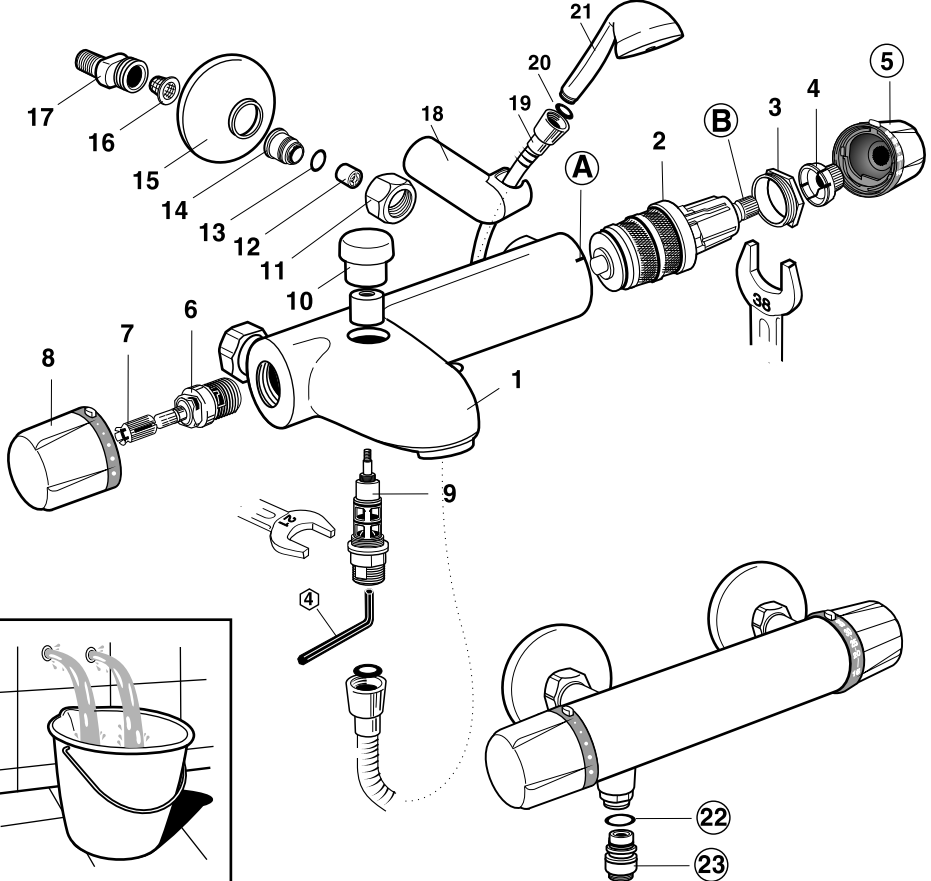

Roca

PRADA-T

1

$P \geq 0,5 \text{ bar}$

$P < 0,5 \text{ bar}$

3

| | | | |
|--|-------------------------|---|---|
|  <p>P</p> | <p>P bar</p> | <p>MAX. 10</p>  <p>0,5</p> | <p>5</p>  <p>1</p>  |
|   <p>T</p> | <p>°C</p> | <p>80 MAX.</p>  | <p>65 45</p>   |
|  <p>Q (3 bar)</p> | <p>l/min</p> | <p>12</p>   | <p>20</p>  |

4

6

Roca Sanitario, S.A.

Avda. Diagonal, 513
08029 Barcelona SPAIN
Teléfono 93 366 1200
Fax 93 419 4501
www.roca.es

Roca

The logo consists of the word "Roca" in a bold, sans-serif font. Below the text is a stylized graphic element consisting of a thick, dark, wavy line that starts under the 'R', dips down, and then rises to end under the 'a'.