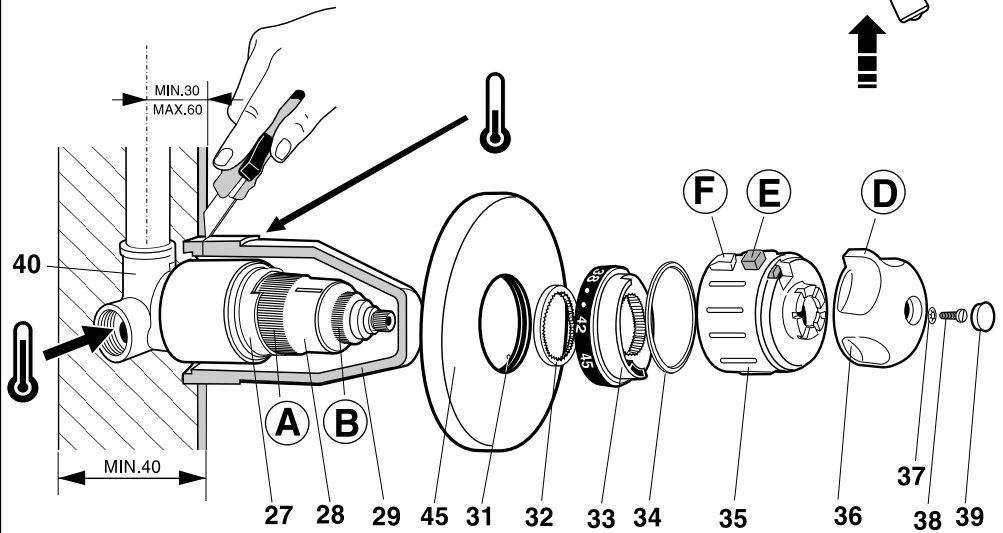

Roca

PRADA-T

1

$P \geq 0,5 \text{ bar}$

$P < 0,5 \text{ bar}$

3

| | | | |
|--|-------------------------|---|---|
|  <p>P</p> | <p>P bar</p> | <p>MAX. 10</p>  <p>0,5</p> | <p>5</p>  <p>1</p>  |
|   <p>T</p> | <p>°C</p> | <p>80 MAX.</p>  | <p>65 45</p>   |
|  <p>Q (3 bar)</p> | <p>l/min</p> | <p>12</p>   | <p>20</p>  |

4

6

Roca Sanitario, S.A.

Avda. Diagonal, 513
08029 Barcelona SPAIN
Teléfono 93 366 1200
Fax 93 419 4501
www.roca.es

Roca

The logo consists of the word "Roca" in a bold, sans-serif font. Below the text is a stylized graphic element consisting of a thick, dark, wavy line that starts under the 'R', dips down, and then rises to end under the 'a'.