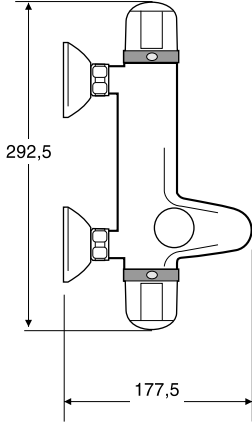

Roca

PRADA-T

1

$P \geq 0,5 \text{ bar}$

$P < 0,5 \text{ bar}$

3

| | | | |
|--|-------------------------|---|---|
|  <p>P</p> | <p>P bar</p> | <p>MAX. 10</p>  <p>0,5</p> | <p>5</p>  <p>1</p>  |
|   <p>T</p> | <p>°C</p> | <p>80 MAX.</p>  | <p>65 45</p>   |
|  <p>Q (3 bar)</p> | <p>l/min</p> | <p>12</p>   | <p>20</p>  |

4

6

Roca Sanitario, S.A.

Avda. Diagonal, 513
08029 Barcelona SPAIN
Teléfono 93 366 1200
Fax 93 419 4501
www.roca.es

Roca

The logo consists of the word "Roca" in a bold, sans-serif font. Below the text is a stylized graphic element consisting of a thick, dark, wavy line that starts under the 'R', dips down, and then rises to end under the 'a'.