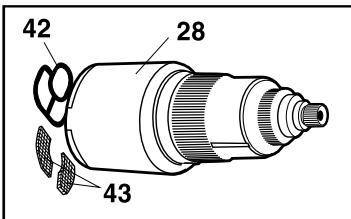

Roca

PRADA-T

1

$P \geq 0,5 \text{ bar}$

$P < 0,5 \text{ bar}$

3

| | | | |
|--|-------------------------|---|---|
|  <p>P</p> | <p>P bar</p> | <p>MAX. 10</p>  <p>0,5</p> | <p>5</p>  <p>1</p>  |
|   <p>T</p> | <p>°C</p> | <p>80 MAX.</p>  | <p>65 45</p>   |
|  <p>Q (3 bar)</p> | <p>l/min</p> | <p>12</p>   | <p>20</p>  |

4

6

Roca Sanitario, S.A.

Avda. Diagonal, 513
08029 Barcelona SPAIN
Teléfono 93 366 1200
Fax 93 419 4501
www.roca.es

Roca

The logo consists of the word "Roca" in a bold, sans-serif font. Below the text is a stylized graphic element consisting of a thick, dark, wavy line that starts under the 'R', dips down, and then rises to end under the 'a'.