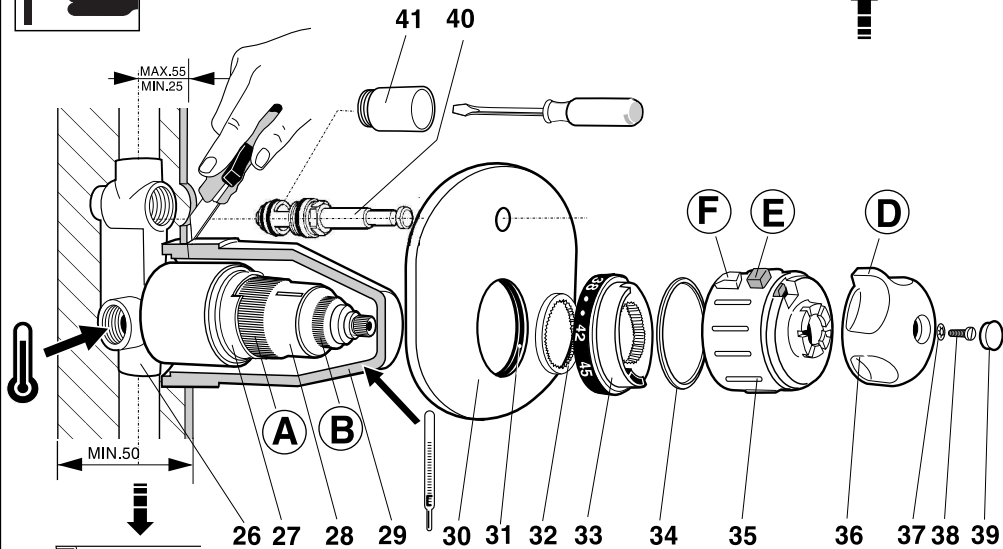

Roca

PRADA-T

1

$P \geq 0,5 \text{ bar}$

$P < 0,5 \text{ bar}$

3

| | | | |
|--|-------------------------|---|---|
|  <p>P</p> | <p>P bar</p> | <p>MAX. 10</p>  <p>0,5</p> | <p>5</p>  <p>1</p>  |
|   <p>T</p> | <p>°C</p> | <p>80 MAX.</p>  | <p>65 45</p>   |
|  <p>Q (3 bar)</p> | <p>l/min</p> | <p>12</p>   | <p>20</p>  |

4

6

Roca Sanitario, S.A.

Avda. Diagonal, 513
08029 Barcelona SPAIN
Teléfono 93 366 1200
Fax 93 419 4501
www.roca.es

Roca

The logo consists of the word "Roca" in a bold, sans-serif font. Below the text is a stylized graphic element consisting of a thick, dark, wavy line that starts under the 'R', dips down, and then rises to end under the 'a'.