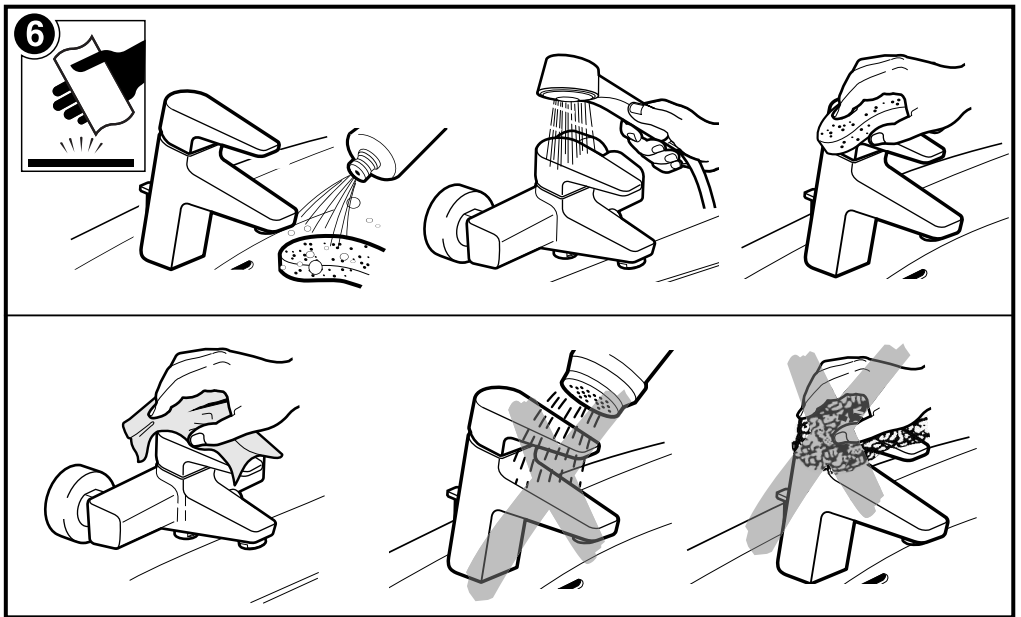

1 - 525841300
2 - 522665003
3 - 543839407
4 - 523813200
5 - 522635503
6 - 525942707
7 - 525555307
8 - 522473903
9 - 525770703
10 - 522666503

11 - 525771000
12 - 525437100
13 - 525001805
14 - 525761409
15 - 525554500
16 - 525555207
17 - 525554603
18 - 525160000
19 - 523542500
20 - 523813500

21 - 553356107
22 - 523211300
23 - 505119507
24 - 525765000
25 - 5B9047C00
26 - 523630703
27 - 525942507
28 - 524814000
29 - 525160200
30 - 524814100

31 - 525841800
32 - 524814200
33 - 522555403
34 - 503358607
35 - 525394107
36 - 522666303
37 - 523542300
38 - 522666603