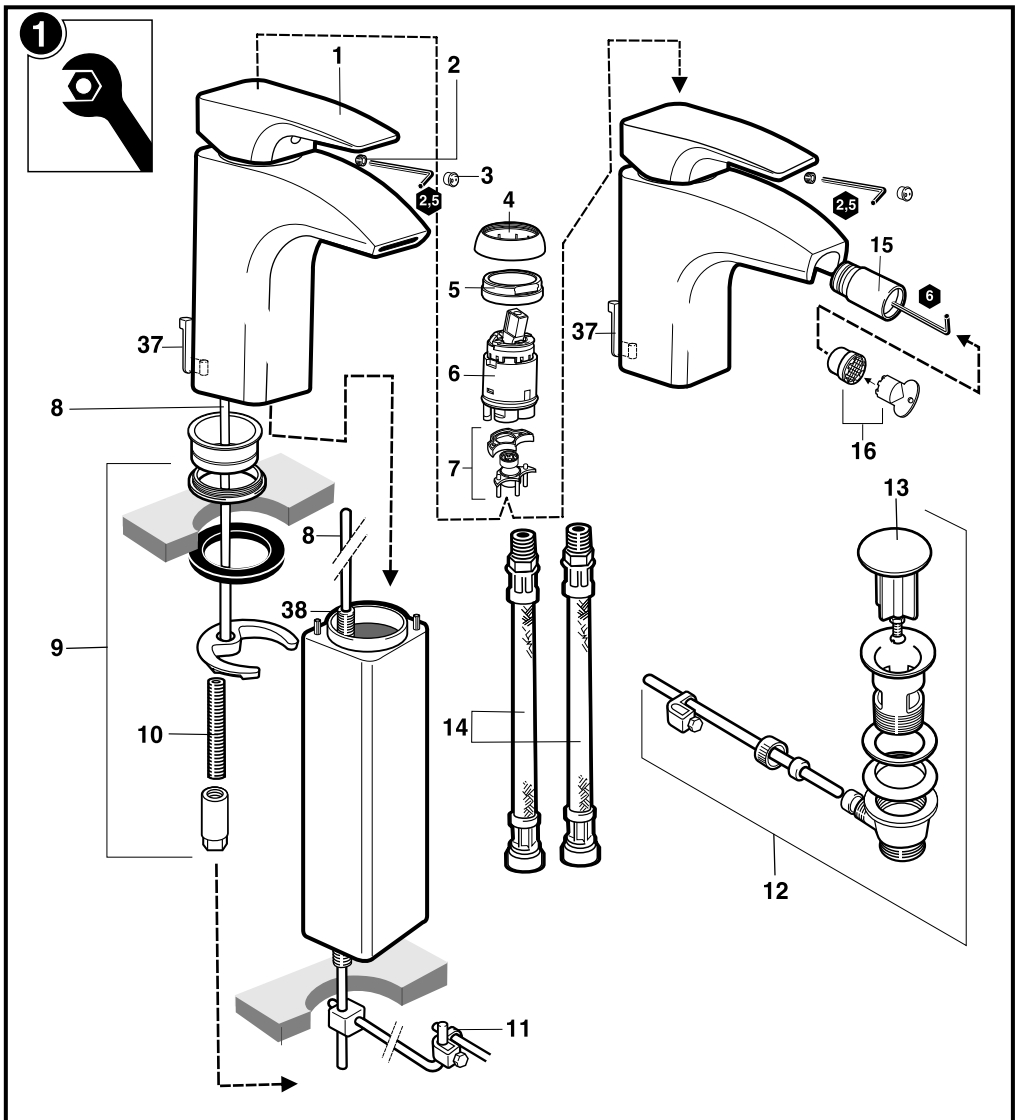

Roca

THESIS

 <p>P</p>	<p>P bar</p>	 <p>0,5</p> <p>MAX. 10</p>	<p>5</p>  <p>1</p>
  <p>T</p>	<p>°C</p>	 <p>80 MAX.</p>	 <p>65 45</p>
 <p>Q (3 bar)</p>	<p>l/min</p>	 <p>8</p>	 <p>20</p>

1 - 525841300
 2 - 522665003
 3 - 543839407
 4 - 523813200
 5 - 522635503
 6 - 525942707
 7 - 525555307
 8 - 522473903
 9 - 525770703
 10 - 522666503

11 - 525771000
 12 - 525437100
 13 - 525001805
 14 - 525761409
 15 - 525554500
 16 - 525555207
 17 - 525554603
 18 - 525160000
 19 - 523542500
 20 - 523813500

21 - 553356107
 22 - 523211300
 23 - 505119507
 24 - 525765000
 25 - 5B9047C00
 26 - 523630703
 27 - 525942507
 28 - 524814000
 29 - 525160200
 30 - 524814100

Roca

The logo graphic consists of a thick, dark grey horizontal bar that is slightly curved upwards in the middle. To the right of this bar, there is a small, dark grey rectangular shape that is slightly taller than the bar, positioned as if it is part of the bar's end.