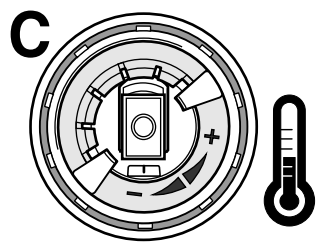

Roca

THESIS

 <p>P</p>	<p>P bar</p>	 <p>0,5</p> <p>MAX. 10</p>	<p>5</p>  <p>1</p>
  <p>T</p>	<p>°C</p>	 <p>80 MAX.</p>	 <p>65 45</p>
 <p>Q (3 bar)</p>	<p>l/min</p>	 <p>8</p>	 <p>20</p>

1 - 525841300
 2 - 522665003
 3 - 543839407
 4 - 523813200
 5 - 522635503
 6 - 525942707
 7 - 525555307
 8 - 522473903
 9 - 525770703
 10 - 522666503

11 - 525771000
 12 - 525437100
 13 - 525001805
 14 - 525761409
 15 - 525554500
 16 - 525555207
 17 - 525554603
 18 - 525160000
 19 - 523542500
 20 - 523813500

21 - 553356107
 22 - 523211300
 23 - 505119507
 24 - 525765000
 25 - 5B9047C00
 26 - 523630703
 27 - 525942507
 28 - 524814000
 29 - 525160200
 30 - 524814100

Roca

The logo graphic consists of a thick, dark grey horizontal bar that is slightly curved upwards in the middle. To the right of this bar, there is a small, dark grey rectangular shape that is slightly taller than the bar, positioned as if it is part of the bar's end.