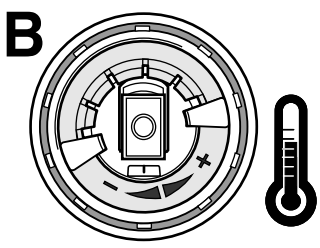

Roca

THESIS

 <p>P</p>	<p>P bar</p>	 <p>0,5</p> <p>MAX. 10</p>	<p>5</p>  <p>1</p>
  <p>T</p>	<p>°C</p>	 <p>80 MAX.</p>	 <p>65 45</p>
 <p>Q (3 bar)</p>	<p>l/min</p>	 <p>8</p>	 <p>20</p>

1 - 525841300
 2 - 522665003
 3 - 543839407
 4 - 523813200
 5 - 522635503
 6 - 525942707
 7 - 525555307
 8 - 522473903
 9 - 525770703
 10 - 522666503

11 - 525771000
 12 - 525437100
 13 - 525001805
 14 - 525761409
 15 - 525554500
 16 - 525555207
 17 - 525554603
 18 - 525160000
 19 - 523542500
 20 - 523813500

21 - 553356107
 22 - 523211300
 23 - 505119507
 24 - 525765000
 25 - 5B9047C00
 26 - 523630703
 27 - 525942507
 28 - 524814000
 29 - 525160200
 30 - 524814100

Roca

The logo graphic consists of a thick, dark grey horizontal bar that is slightly curved upwards in the middle. To the right of this bar, there is a small, dark grey rectangular shape that is slightly taller than the bar, positioned as if it is part of the bar's end.