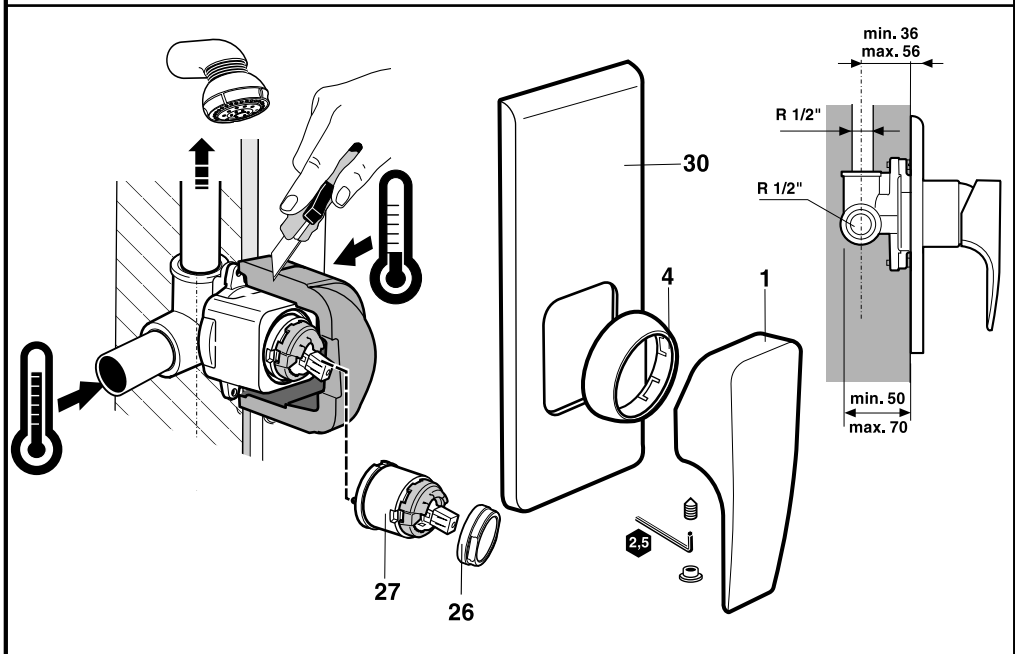

Roca

THESIS

 <p>P</p>	<p>P bar</p>	 <p>0,5</p> <p>MAX. 10</p>	<p>5</p>  <p>1</p>
  <p>T</p>	<p>°C</p>	 <p>80 MAX.</p>	 <p>65 45</p>
 <p>Q (3 bar)</p>	<p>l/min</p>	 <p>8</p>	 <p>20</p>

1 - 525841300
 2 - 522665003
 3 - 543839407
 4 - 523813200
 5 - 522635503
 6 - 525942707
 7 - 525555307
 8 - 522473903
 9 - 525770703
 10 - 522666503

11 - 525771000
 12 - 525437100
 13 - 525001805
 14 - 525761409
 15 - 525554500
 16 - 525555207
 17 - 525554603
 18 - 525160000
 19 - 523542500
 20 - 523813500

21 - 553356107
 22 - 523211300
 23 - 505119507
 24 - 525765000
 25 - 5B9047C00
 26 - 523630703
 27 - 525942507
 28 - 524814000
 29 - 525160200
 30 - 524814100

Roca

The logo graphic consists of a thick, dark grey horizontal bar that is slightly curved upwards in the middle. To the right of this bar, there is a small, dark grey rectangular shape that is slightly taller than the bar, positioned as if it is part of the bar's end.