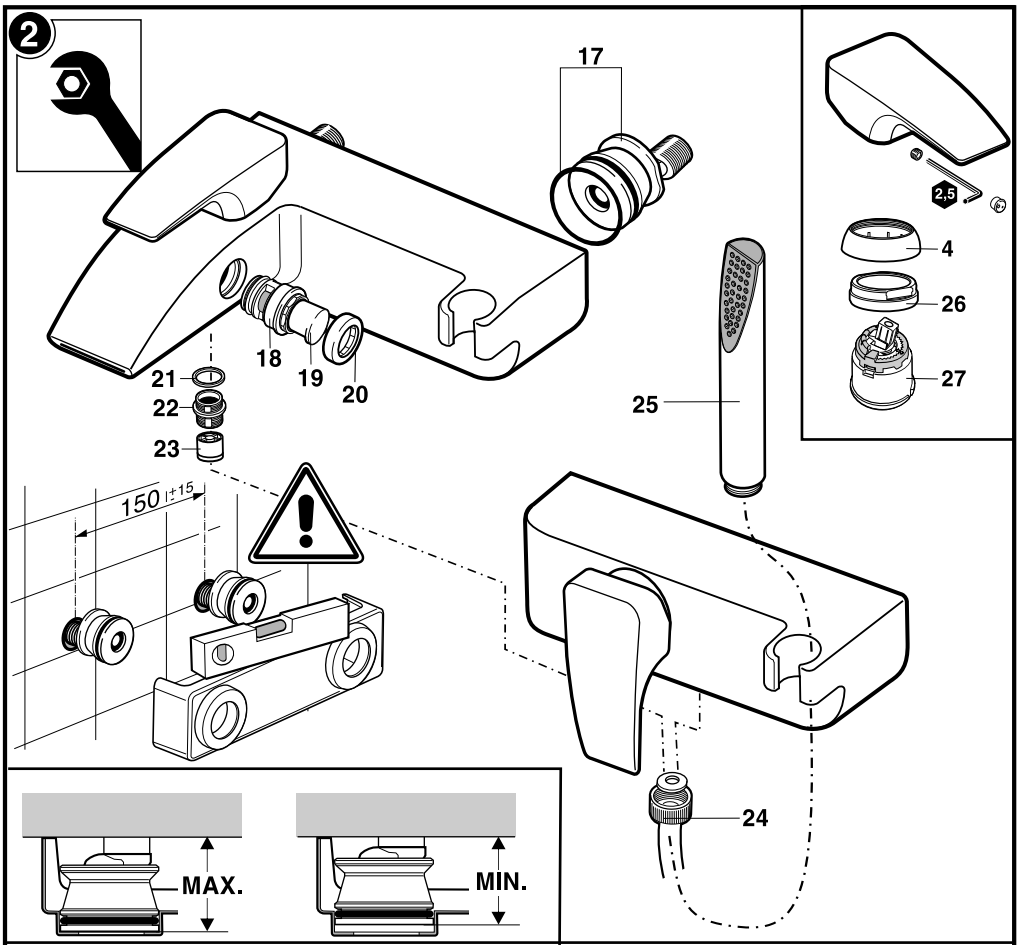

Roca

THESIS

 <p>P</p>	<p>P bar</p>	 <p>0,5</p> <p>MAX. 10</p>	<p>5</p>  <p>1</p>
  <p>T</p>	<p>°C</p>	 <p>80 MAX.</p>	 <p>65 45</p>
 <p>Q (3 bar)</p>	<p>l/min</p>	 <p>8</p>	 <p>20</p>

1 - 525841300
 2 - 522665003
 3 - 543839407
 4 - 523813200
 5 - 522635503
 6 - 525942707
 7 - 525555307
 8 - 522473903
 9 - 525770703
 10 - 522666503

11 - 525771000
 12 - 525437100
 13 - 525001805
 14 - 525761409
 15 - 525554500
 16 - 525555207
 17 - 525554603
 18 - 525160000
 19 - 523542500
 20 - 523813500

21 - 553356107
 22 - 523211300
 23 - 505119507
 24 - 525765000
 25 - 5B9047C00
 26 - 523630703
 27 - 525942507
 28 - 524814000
 29 - 525160200
 30 - 524814100

Roca

The logo graphic consists of a thick, dark grey horizontal bar that is slightly curved upwards in the middle. To the right of this bar, there is a small, dark grey rectangular shape that is slightly taller than the bar, positioned as if it is part of the bar's end.