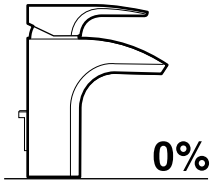

Roca

THESIS

 <p>P</p>	<p>P bar</p>	 <p>0,5</p> <p>MAX. 10</p>	<p>5</p>  <p>1</p>
  <p>T</p>	<p>°C</p>	 <p>80 MAX.</p>	 <p>65 45</p>
 <p>Q (3 bar)</p>	<p>l/min</p>	 <p>8</p>	 <p>20</p>

1 - 525841300
 2 - 522665003
 3 - 543839407
 4 - 523813200
 5 - 522635503
 6 - 525942707
 7 - 525555307
 8 - 522473903
 9 - 525770703
 10 - 522666503

11 - 525771000
 12 - 525437100
 13 - 525001805
 14 - 525761409
 15 - 525554500
 16 - 525555207
 17 - 525554603
 18 - 525160000
 19 - 523542500
 20 - 523813500

21 - 553356107
 22 - 523211300
 23 - 505119507
 24 - 525765000
 25 - 5B9047C00
 26 - 523630703
 27 - 525942507
 28 - 524814000
 29 - 525160200
 30 - 524814100

Roca

The logo graphic consists of a thick, dark grey horizontal bar that is slightly curved upwards in the middle. To the right of this bar, there is a small, dark grey rectangular shape that is slightly taller than the bar, positioned as if it is part of the bar's end.