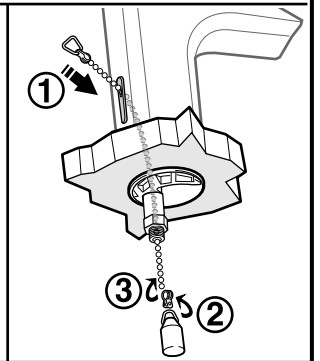

Roca

THESIS

 <p>P</p>	<p>P bar</p>	 <p>0,5</p> <p>MAX. 10</p>	<p>5</p>  <p>1</p>
  <p>T</p>	<p>°C</p>	 <p>80 MAX.</p>	 <p>65 45</p>
 <p>Q (3 bar)</p>	<p>l/min</p>	 <p>8</p>	 <p>20</p>

1 - 525841300
 2 - 522665003
 3 - 543839407
 4 - 523813200
 5 - 522635503
 6 - 525942707
 7 - 525555307
 8 - 522473903
 9 - 525770703
 10 - 522666503

11 - 525771000
 12 - 525437100
 13 - 525001805
 14 - 525761409
 15 - 525554500
 16 - 525555207
 17 - 525554603
 18 - 525160000
 19 - 523542500
 20 - 523813500

21 - 553356107
 22 - 523211300
 23 - 505119507
 24 - 525765000
 25 - 5B9047C00
 26 - 523630703
 27 - 525942507
 28 - 524814000
 29 - 525160200
 30 - 524814100

Roca

The logo graphic consists of a thick, dark grey horizontal bar that is slightly curved upwards in the middle. To the right of this bar, there is a small, dark grey rectangular shape that is slightly taller than the bar, positioned as if it is part of the bar's end.