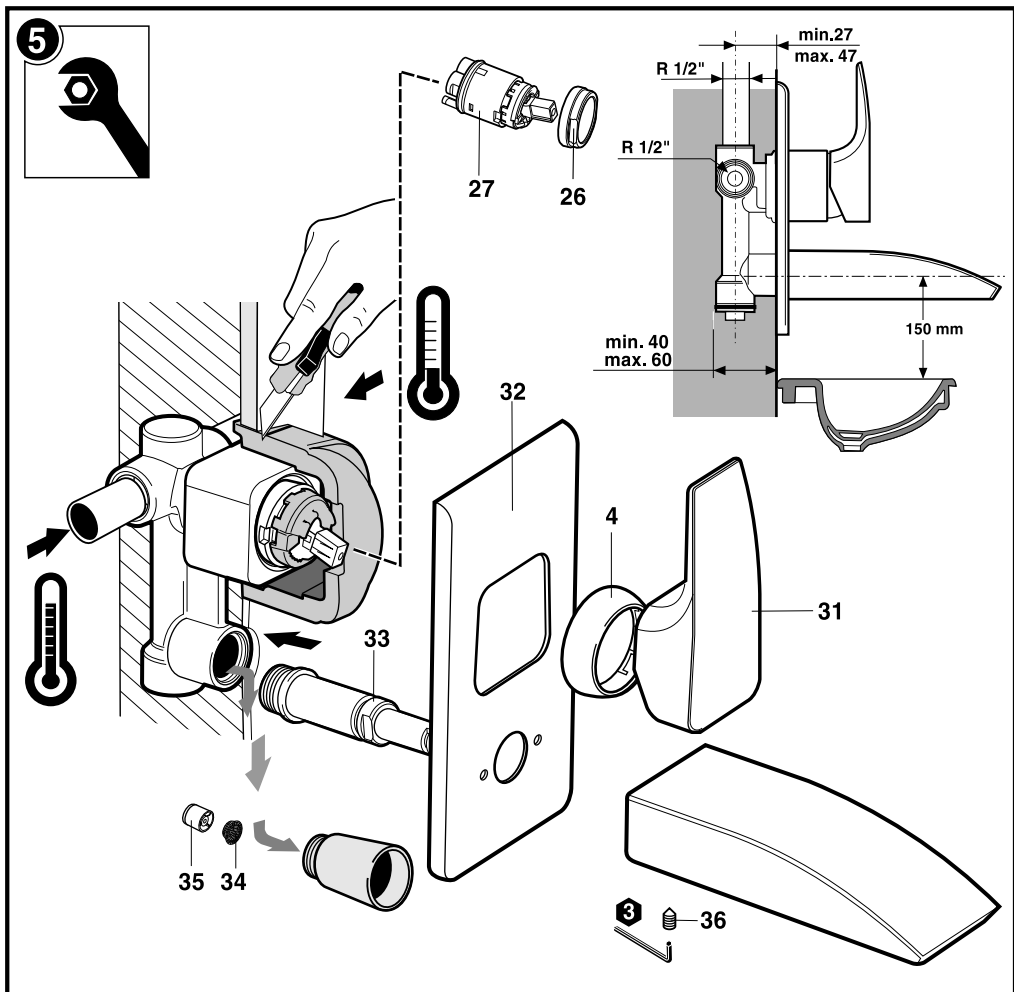

Roca

THESIS

 <p>P</p>	<p>P bar</p>	 <p>0,5</p> <p>MAX. 10</p>	<p>5</p>  <p>1</p>
  <p>T</p>	<p>°C</p>	 <p>80 MAX.</p>	 <p>65 45</p>
 <p>Q (3 bar)</p>	<p>l/min</p>	 <p>8</p>	 <p>20</p>

1 - 525841300
 2 - 522665003
 3 - 543839407
 4 - 523813200
 5 - 522635503
 6 - 525942707
 7 - 525555307
 8 - 522473903
 9 - 525770703
 10 - 522666503

11 - 525771000
 12 - 525437100
 13 - 525001805
 14 - 525761409
 15 - 525554500
 16 - 525555207
 17 - 525554603
 18 - 525160000
 19 - 523542500
 20 - 523813500

21 - 553356107
 22 - 523211300
 23 - 505119507
 24 - 525765000
 25 - 5B9047C00
 26 - 523630703
 27 - 525942507
 28 - 524814000
 29 - 525160200
 30 - 524814100

Roca

The logo graphic consists of a thick, dark grey horizontal bar that is slightly curved upwards in the middle. To the right of this bar, there is a small, dark grey rectangular shape that is slightly taller than the bar, positioned as if it is part of the bar's end.