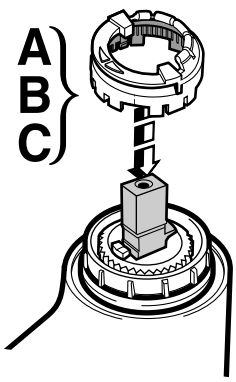

Roca

THESIS

 <p>P</p>	<p>P bar</p>	 <p>0,5</p> <p>MAX. 10</p>	<p>5</p>  <p>1</p>
  <p>T</p>	<p>°C</p>	 <p>80 MAX.</p>	 <p>65 45</p>
 <p>Q (3 bar)</p>	<p>l/min</p>	 <p>8</p>	 <p>20</p>

1 - 525841300
 2 - 522665003
 3 - 543839407
 4 - 523813200
 5 - 522635503
 6 - 525942707
 7 - 525555307
 8 - 522473903
 9 - 525770703
 10 - 522666503

11 - 525771000
 12 - 525437100
 13 - 525001805
 14 - 525761409
 15 - 525554500
 16 - 525555207
 17 - 525554603
 18 - 525160000
 19 - 523542500
 20 - 523813500

21 - 553356107
 22 - 523211300
 23 - 505119507
 24 - 525765000
 25 - 5B9047C00
 26 - 523630703
 27 - 525942507
 28 - 524814000
 29 - 525160200
 30 - 524814100

Roca

The logo graphic consists of a thick, dark grey horizontal bar that is slightly curved upwards in the middle. To the right of this bar, there is a small, dark grey rectangular shape that is slightly taller than the bar, positioned as if it is part of the bar's end.