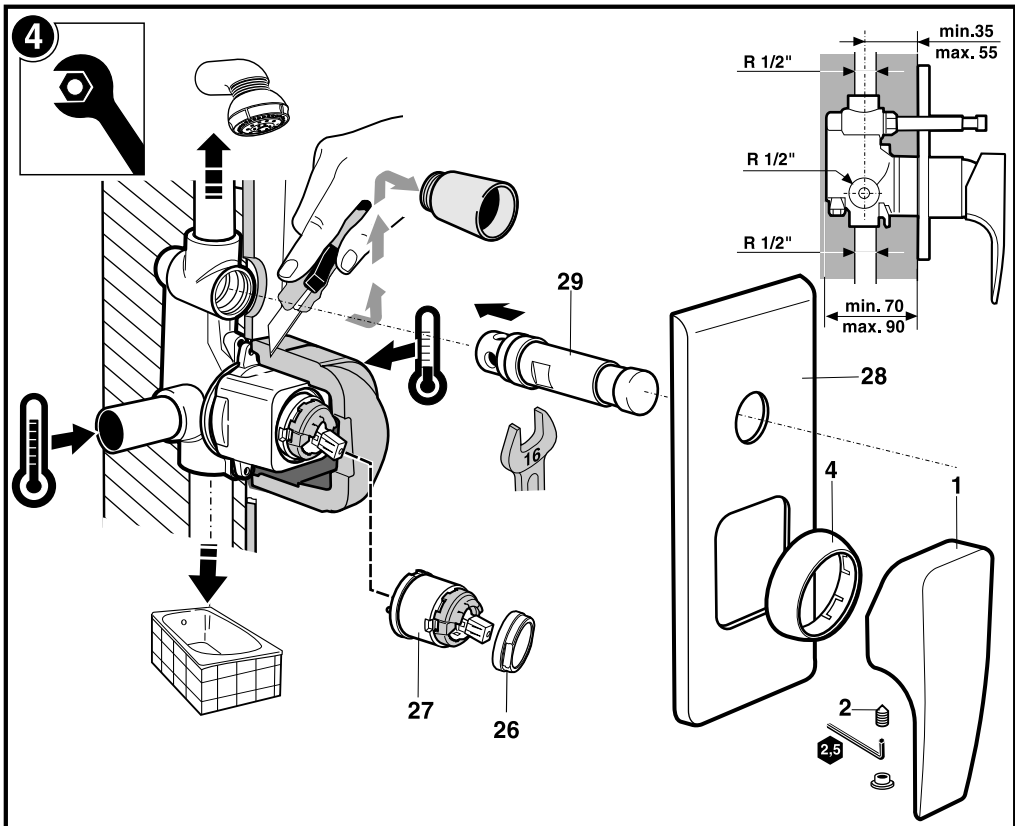

Roca

THESIS

 <p>P</p>	<p>P bar</p>	 <p>0,5</p> <p>MAX. 10</p>	<p>5</p>  <p>1</p>
  <p>T</p>	<p>°C</p>	 <p>80 MAX.</p>	 <p>65 45</p>
 <p>Q (3 bar)</p>	<p>l/min</p>	 <p>8</p>	 <p>20</p>

1 - 525841300
 2 - 522665003
 3 - 543839407
 4 - 523813200
 5 - 522635503
 6 - 525942707
 7 - 525555307
 8 - 522473903
 9 - 525770703
 10 - 522666503

11 - 525771000
 12 - 525437100
 13 - 525001805
 14 - 525761409
 15 - 525554500
 16 - 525555207
 17 - 525554603
 18 - 525160000
 19 - 523542500
 20 - 523813500

21 - 553356107
 22 - 523211300
 23 - 505119507
 24 - 525765000
 25 - 5B9047C00
 26 - 523630703
 27 - 525942507
 28 - 524814000
 29 - 525160200
 30 - 524814100

Roca

The logo graphic consists of a thick, dark grey horizontal bar that is slightly curved upwards in the middle. To the right of this bar, there is a small, dark grey rectangular shape that is slightly taller than the bar, positioned as if it is part of the bar's end.