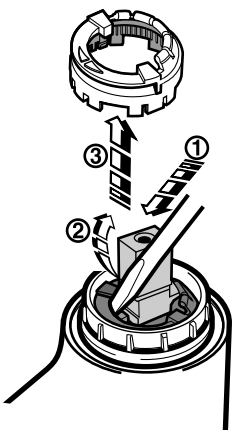

Roca

THESIS

 <p>P</p>	<p>P bar</p>	 <p>0,5</p> <p>MAX. 10</p>	<p>5</p>  <p>1</p>
  <p>T</p>	<p>°C</p>	 <p>80 MAX.</p>	 <p>65 45</p>
 <p>Q (3 bar)</p>	<p>l/min</p>	 <p>8</p>	 <p>20</p>

1 - 525841300
 2 - 522665003
 3 - 543839407
 4 - 523813200
 5 - 522635503
 6 - 525942707
 7 - 525555307
 8 - 522473903
 9 - 525770703
 10 - 522666503

11 - 525771000
 12 - 525437100
 13 - 525001805
 14 - 525761409
 15 - 525554500
 16 - 525555207
 17 - 525554603
 18 - 525160000
 19 - 523542500
 20 - 523813500

21 - 553356107
 22 - 523211300
 23 - 505119507
 24 - 525765000
 25 - 5B9047C00
 26 - 523630703
 27 - 525942507
 28 - 524814000
 29 - 525160200
 30 - 524814100

Roca

The logo graphic consists of a thick, dark grey horizontal bar that is slightly curved upwards in the middle. To the right of this bar, there is a small, dark grey rectangular shape that is slightly taller than the bar, positioned as if it is part of the bar's end.